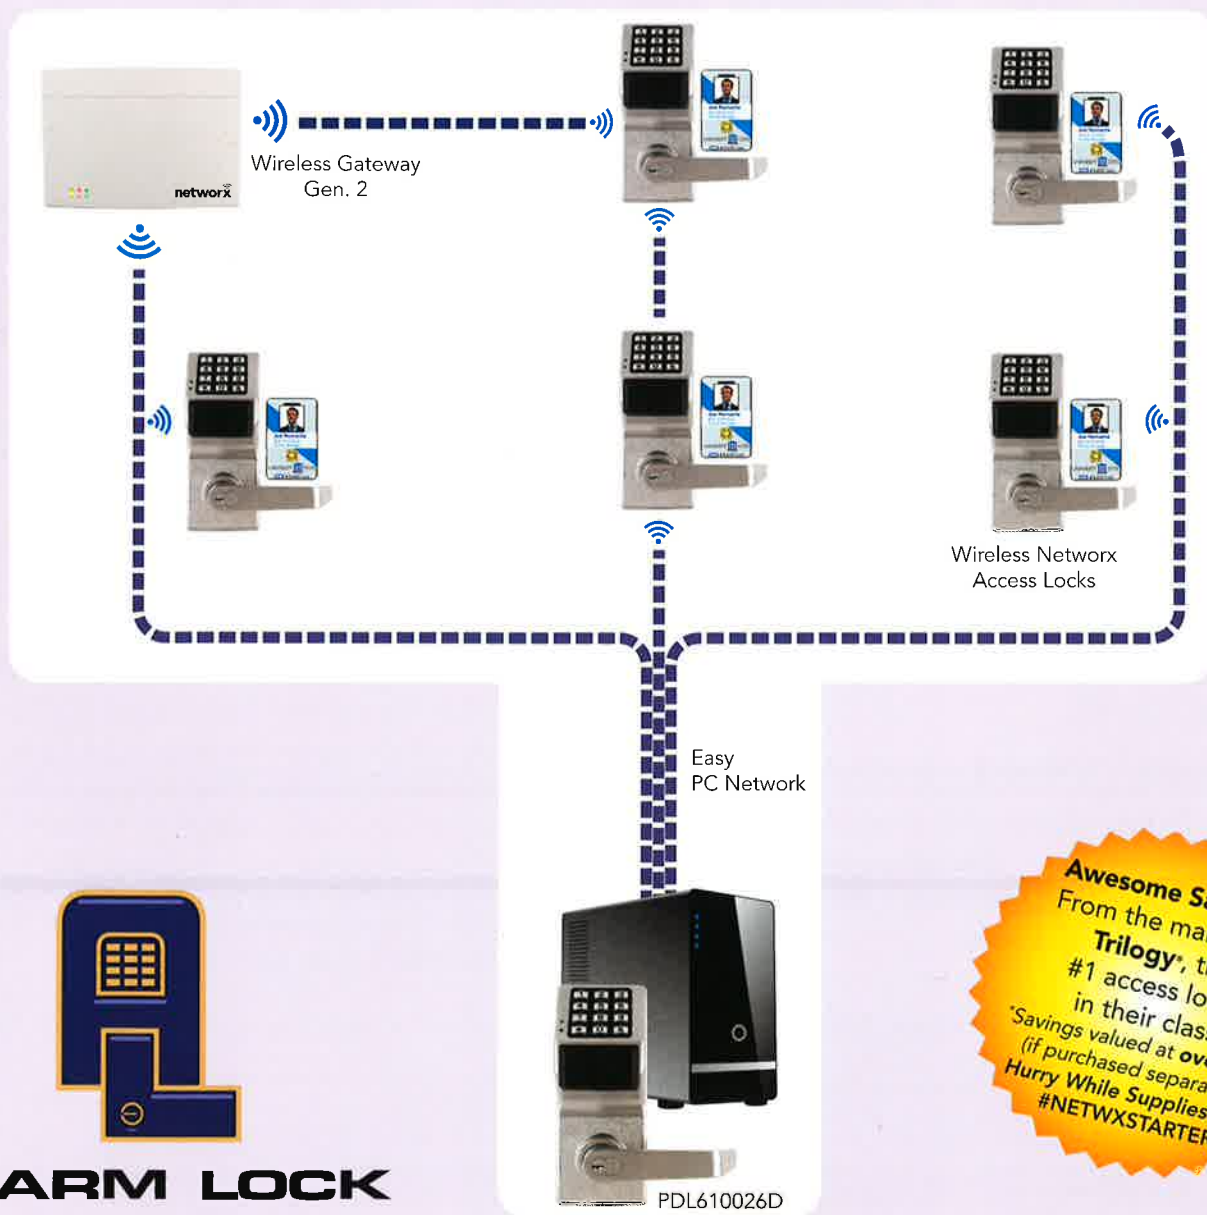

Save Over
\$300*

Trilogy® Networx™ Wireless Access System-in-a-Box

Ask for New Networx Starter Pak, including all this, at the Distributor Near You

- ✓ 1 EA. **PDL610026D** **Networx Lock, PIN/Prox Wireless**
*Act globally. Eliminate door-to-door labor;
schedule updates to download automatically*
- ✓ 1 EA. **AL-IME2** **Gen. 2 Gateway, Wireless Networx**
Add up to 62 more locks on the Gateway
- ✓ 30 EA. **ALHID1326** **HID® Cards, 30 User IDs**
- ✓ 1 EA. **DL-WINDOWS** **Windows-based software** for programming users,
schedules & audit trail queries
- ✓ 1 EA. **TRAINING** **Free professional training 24/7 online** (also in the field)