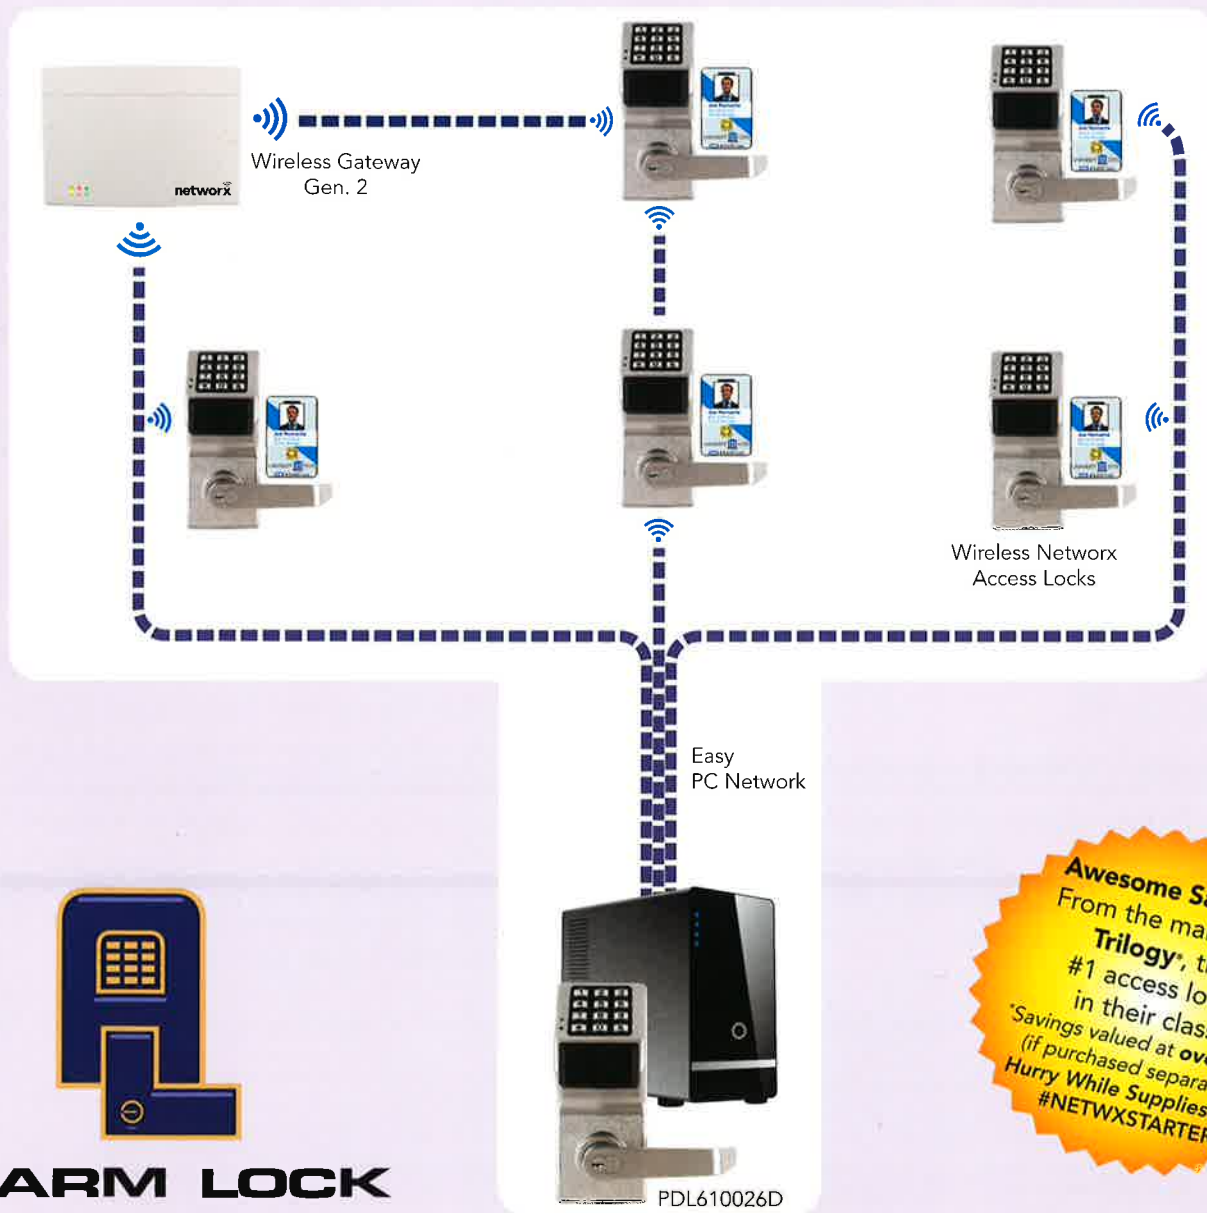

Save Over  
**\$300\***

# Trilogy® Networkx™ Wireless Access System-in-a-Box

Ask for New Networkx Starter Pak, including all this, at the Distributor Near You

- ✓ 1 EA. **PDL610026D** **Networkx Lock, PIN/Prox Wireless**  
*Act globally. Eliminate door-to-door labor;  
schedule updates to download automatically*
- ✓ 1 EA. **AL-IME2** **Gen. 2 Gateway, Wireless Networkx**  
*Add up to 62 more locks on the Gateway*
- ✓ 30 EA. **ALHID1326** **HID® Cards, 30 User IDs**
- ✓ 1 EA. **DL-WINDOWS** **Windows-based software** for programming users,  
schedules & audit trail queries
- ✓ 1 EA. **TRAINING** **Free professional training 24/7 online** (also in the field)

# Lock Up New Wireless Access Control Business With Alarm Lock